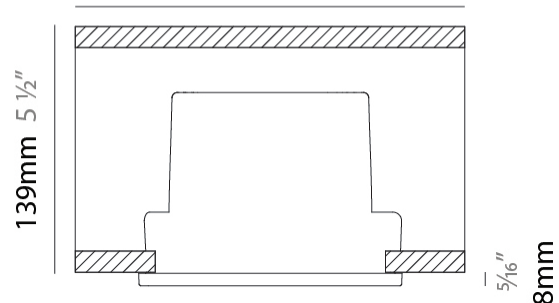

GENERAL

Series: Aster
 Brand: Platek
 Division: Exterior
 Mounting Type: Recessed
 Mounting Location: Ceiling
 Subcategory: Downlight

PHYSICAL

Shape: Round
 Diameter (mm): 149
 Diameter (in): 5 7/8
 Height (mm): 109
 Height (in): 4 3/16
 Light Distribution: Downlight
 Diffuser: Clear tempered glass
 Fixture Finish: [BLK](#) / [WHI](#) / [GRY](#) / [COR](#) / [ANT](#) / [BRZ](#)
 Fixture Material: Aluminum Die Cast
 Cut-out Measurements: 131mm / 5 3/16" diameter

Certified By: Certified for North American Standards
 IP rating: IP65
 IK Rating: IK07
 Upon Request: Higher Maximum Ambient Temperature

Ø149mm 5 7/8"

Ø106mm 4 3/16"

Ø220mm 8 11/16"

ASTER RECESSED

E9Q122-

PROJECT	_____
TYPE	_____
SPECIFIER	_____
QUANTITY	_____
DATE	_____