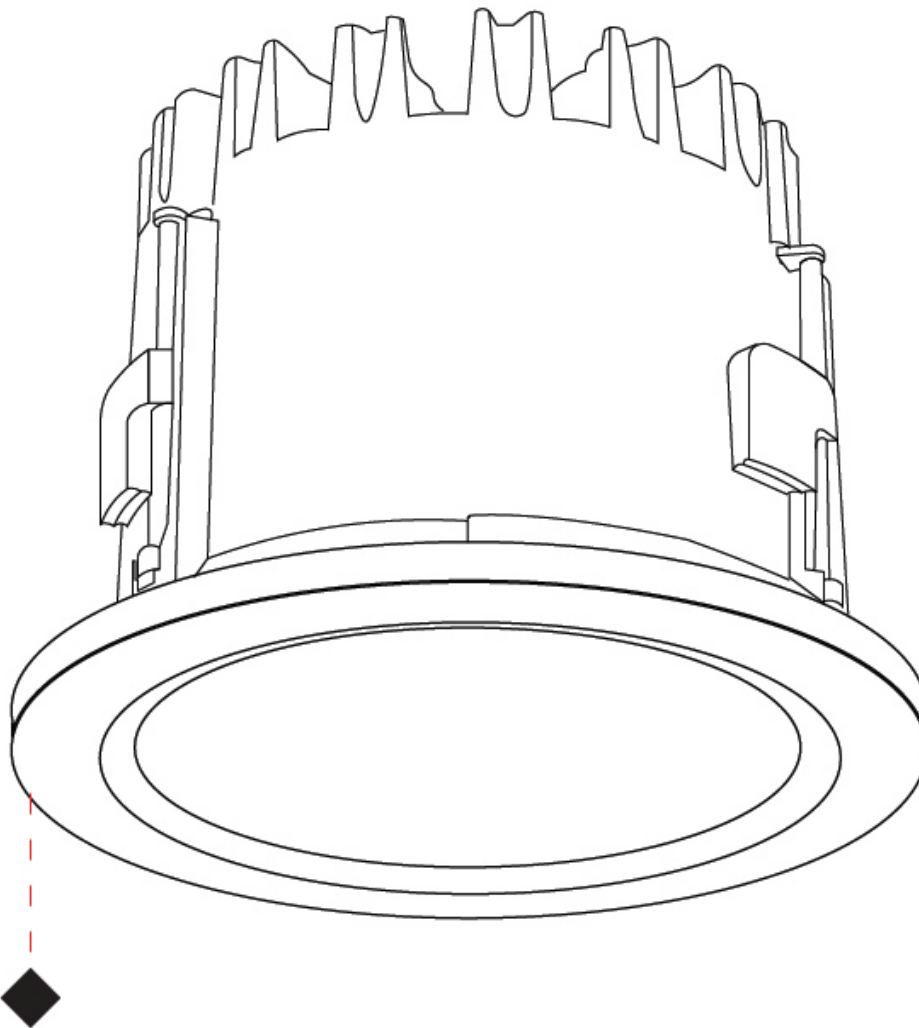

ASTER RECESSED

E9Q122-

PROJECT	_____
TYPE	_____
SPECIFIER	_____
QUANTITY	_____
DATE	_____

E